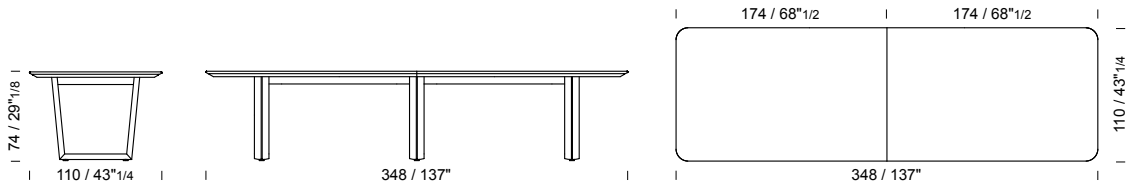

## 260x110 h 74

B326 /tavolo  
/table  
/table

2 pcs

marble top packed in fumigated wooden crate

## 280x110 h 74

B330 /tavolo  
/table  
/table

2 pcs

marble top packed in fumigated wooden crate

**348x110 h 74**

**B334** /tavolo (Piano composto da due lastre accostate)  
 /table (Top is made up of two slabs of marble joined)  
 /table (Plateau composé de deux dalles de marbre jointes)

**380x110 h 74**

**B338** /tavolo (Piano composto da due lastre accostate)  
 /table (Top is made up of two slabs of marble joined)  
 /table (Plateau composé de deux dalles de marbre jointes)

**414x110 h 74**