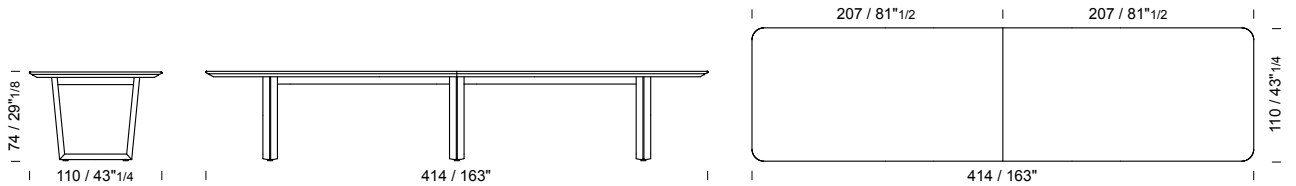

414x110 h 74

B341 /tavolo (Piano composto da due lastre accostate)
/table (Top is made up of two slabs of marble joined)
/table (Plateau composé de deux dalles de marbre jointes)