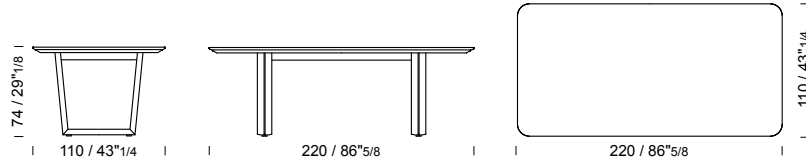

B130

220x110 h 74

B322 /tavolo
/table
/table

2 pcs

marble top packed in fumigated wooden crate