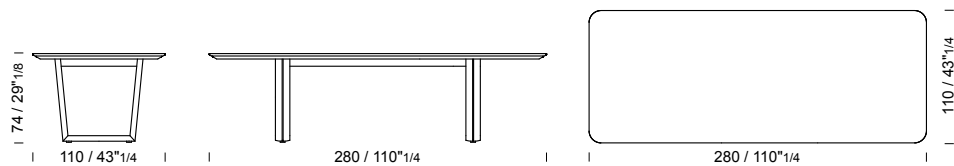

## 240x110 h 74

B324 /tavolo  
/table  
/table

2 pcs

marble top packed in fumigated wooden crate

## 260x110 h 74

B326 /tavolo  
/table  
/table

2 pcs

marble top packed in fumigated wooden crate

## 280x110 h 74

B330 /tavolo  
/table  
/table

2 pcs

marble top packed in fumigated wooden crate

**348x110 h 74**

**B334** /tavolo (Piano composto da due lastre accostate)  
 /table (Top is made up of two slabs of marble joined)  
 /table (Plateau composé de deux dalles de marbre jointes)