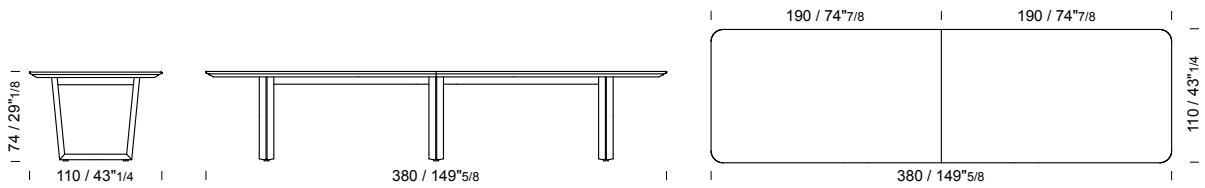

## 260x110 h 74

B326 /tavolo  
/table  
/table

2 pcs

marble top packed in fumigated wooden crate

## 280x110 h 74

B330 /tavolo  
/table  
/table

2 pcs

marble top packed in fumigated wooden crate

**348x110 h 74**

**B334** /tavolo (Piano composto da due lastre accostate)  
 /table (Top is made up of two slabs of marble joined)  
 /table (Plateau composé de deux dalles de marbre jointes)

**380x110 h 74**

**B338** /tavolo (Piano composto da due lastre accostate)  
 /table (Top is made up of two slabs of marble joined)  
 /table (Plateau composé de deux dalles de marbre jointes)

**414x110 h 74**