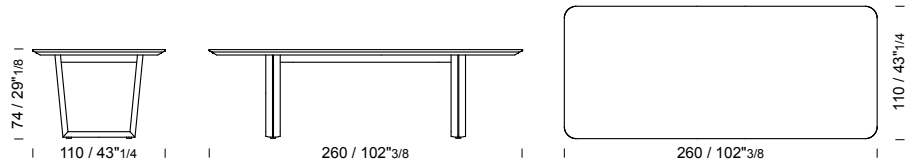

## 220x110 h 74

B322 /tavolo  
/table  
/table

2 pcs

marble top packed in fumigated wooden crate

## 240x110 h 74

B324 /tavolo  
/table  
/table

2 pcs

marble top packed in fumigated wooden crate

## 260x110 h 74

B326 /tavolo  
/table  
/table

2 pcs

marble top packed in fumigated wooden crate