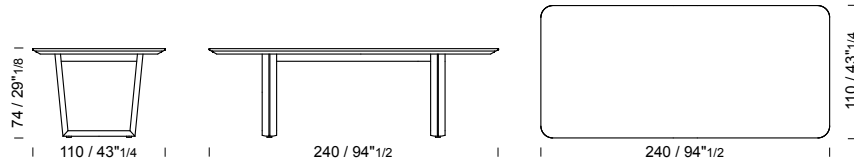

## 220x110 h 74

B322 /tavolo  
/table  
/table

2 pcs

marble top packed in fumigated wooden crate

## 240x110 h 74

B324 /tavolo  
/table  
/table

2 pcs

marble top packed in fumigated wooden crate