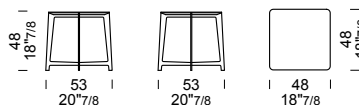

marble top packed
in fumigated wooden crate

48x48 h 48

B170 /tavolino
/low table
/petite tables

Metal base finish col. Vulcan Grey. Emperador Dark marble top.

marble top packed
in fumigated wooden crate

B SERIES