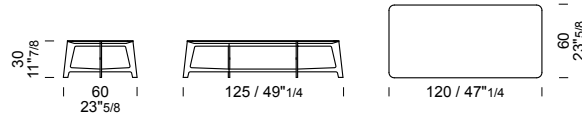

B SERIES

120x60 h 30

B180 /tavolino
/low table
/petite tables

120x30 h 58

B190 /console
/console table
/console

120x30 h 75

B191 /console
/console table
/console

140x64 h 75

B195 /scrittoio
/writing table
/table de bureau