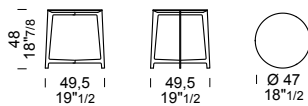

Metal base finish col. Delabrè V2. Blue Island marble top.

marble top packed
in fumigated wooden crate

Ø 47 h 48

B161 /tavolino
/low table
/petite tables

Metal base finish col. Vulcan Grey. Carrara Arabescato marble top.

marble top packed
in fumigated wooden crate

48x48 h 48

B170 /tavolino
/low table
/petite tables

Metal base finish col. Vulcan Grey. Emperador Dark marble top.

marble top packed
in fumigated wooden crate

B SERIES