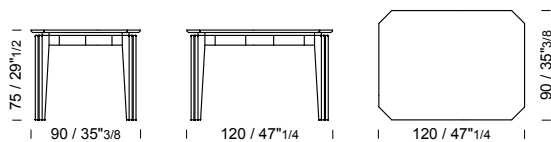

marble top packed in fumigated wooden crate

110x110 h 75

CQ11 /tavolo
/table
/table

2 pcs

marble top packed in fumigated wooden crate

140x140 h 75

CQ14 /tavolo
/table
/table

2 pcs

marble top packed in fumigated wooden crate

120x90 h 75

CR12 /tavolo
/table
/table

2 pcs

marble top packed in fumigated wooden crate

CURZIO

140x90 h 75

CR14 /tavolo
/table
/table