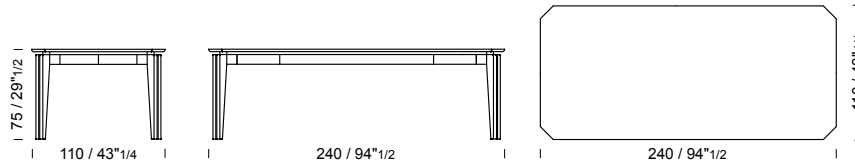

2 pcs  marble top packed in fumigated wooden crate

220x110 h 75

CR22 /tavolo
/table
/table

2 pcs  marble top packed in fumigated wooden crate

240x110 h 75

CR24 /tavolo
/table
/table

2 pcs  marble top packed in fumigated wooden crate

260x110 h 75

CR26 /tavolo
/table
/table

2 pcs  marble top packed in fumigated wooden crate

280x110 h 75

CR28 /tavolo
/table
/table

2 pcs  marble top packed in fumigated wooden crate