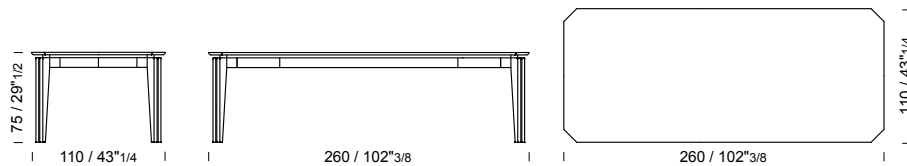

2 pcs  marble top packed in fumigated wooden crate

220x110 h 75

CR22 /tavolo
/table
/table

2 pcs  marble top packed in fumigated wooden crate

240x110 h 75

CR24 /tavolo
/table
/table

2 pcs  marble top packed in fumigated wooden crate

260x110 h 75

CR26 /tavolo
/table
/table

2 pcs  marble top packed in fumigated wooden crate

280x110 h 75

CR28 /tavolo
/table
/table

2 pcs  marble top packed in fumigated wooden crate