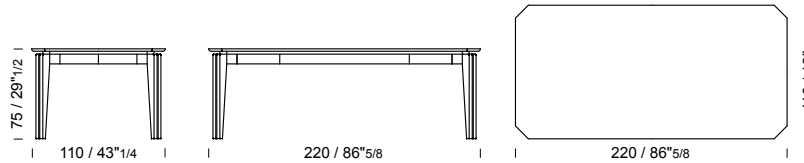

220x110 h 75

CR22 /tavolo
/table
/table

2 pcs marble top packed in fumigated wooden crate