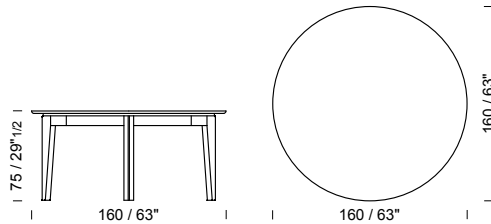

CURZIO

Ø 120 h 75

C012 /tavolo
/table
/table

2 pcs

marble top packed in fumigated wooden crate

Ø 160 h 75

C016 /tavolo
/table
/table

2 pcs