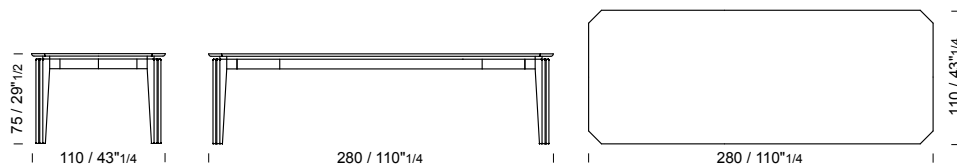

260x110 h 75

CR26 /tavolo
/table
/table

2 pcs  marble top packed in fumigated wooden crate

280x110 h 75

CR28 /tavolo
/table
/table

2 pcs  marble top packed in fumigated wooden crate