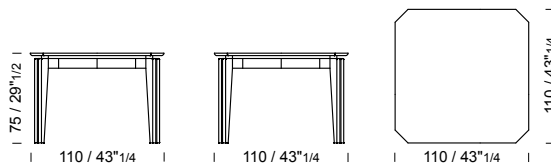

110x110 h 75

CQ11 /tavolo
/table
/table

2 pcs

marble top packed in fumigated wooden crate