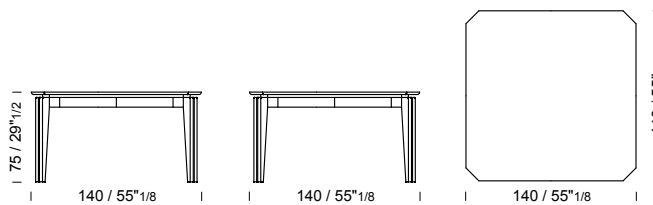

marble top packed in fumigated wooden crate

110x110 h 75

CQ11 /tavolo
/table
/table

2 pcs

marble top packed in fumigated wooden crate

140x140 h 75

CQ14 /tavolo
/table
/table

2 pcs

marble top packed in fumigated wooden crate

120x90 h 75

CR12 /tavolo
/table
/table

2 pcs

marble top packed in fumigated wooden crate

CURZIO

140x90 h 75

CR14 /tavolo
/table
/table