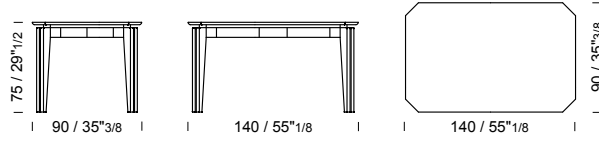

marble top packed in fumigated wooden crate

120x90 h 75

CR12 /tavolo
/table
/table

2 pcs

marble top packed in fumigated wooden crate

CURZIO

140x90 h 75

CR14 /tavolo
/table
/table