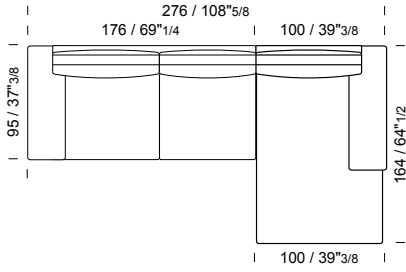

Composition A

EUDOLASI
EUDOPEND