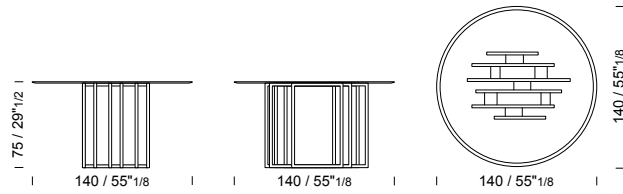

[Consulta le pietre](#)
[Discover the stones](#)
[Consultez les pierres](#)

table Ø 140 h 75 / Extra chiaro glass top. Metal base 3 frame finish Anodic Bronze and 3 frame finish Titanio.
Details Marble Verde Alpi.

table 250x110 h 75 / Extra chiaro glass top. Metal base 3 bigger frame finish Titanio and 2 smaller frame finish Anodic Black.
Details marble Amazonite Extra.

DETAILS

vetro temperato con bordo molato
tempered glass with bevelled edge
verre trempé à bord biseauté

intarsi in marmo
marble inlays
incrustation de marbre

DORIAN

table Ø 160 h 75 / Bronze glass top. Metal base 3 bigger frame finish YY217E Gold and 4 smaller frame finish Vulcan Grey details. Marble Amazonite Extra.

Ø 140 h 75

D014 /tavolo
/table
/table

 2 pcs  glass top packed in fumigated wooden crate

Ø 160 h 75

D016 /tavolo
/table
/table

 2 pcs  glass top packed in fumigated wooden crate

180x110 h 75

DR18 /tavolo
/table
/table