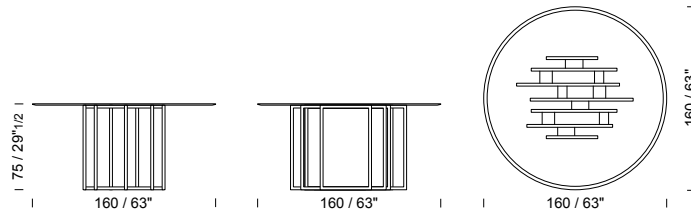

[Consulta le pietre](#)
[Discover the stones](#)
[Consultez les pierres](#)

table Ø 140 h 75 / Extra chiaro glass top. Metal base 3 frame finish Anodic Bronze and 3 frame finish Titanio.
Details Marble Verde Alpi.

table 250x110 h 75 / Extra chiaro glass top. Metal base 3 bigger frame finish Titanio and 2 smaller frame finish Anodic Black.
Details marble Amazonite Extra.

DETAILS

vetro temperato con bordo molato
tempered glass with bevelled edge
verre trempé à bord biseauté

Ø 140 h 75

D014 /tavolo
/table
/table

 2 pcs  glass top packed in fumigated wooden crate

Ø 160 h 75

D016 /tavolo
/table
/table

 2 pcs  glass top packed in fumigated wooden crate

180x110 h 75

DR18 /tavolo
/table
/table