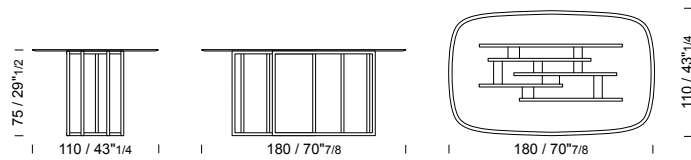

Ø 140 h 75

D014 /tavolo
/table
/table

 2 pcs  glass top packed in fumigated wooden crate

Ø 160 h 75

D016 /tavolo
/table
/table

 2 pcs  glass top packed in fumigated wooden crate

180x110 h 75

DR18 /tavolo
/table
/table