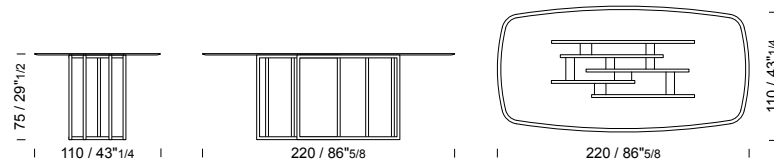

200x110 h 75

DR20 /tavolo
/table
/table

 2 pcs  glass top packed in fumigated wooden crate

220x110 h 75

DR22 /tavolo
/table
/table

 2 pcs  glass top packed in fumigated wooden crate

250x110 h 75

DR25 /tavolo
/table
/table