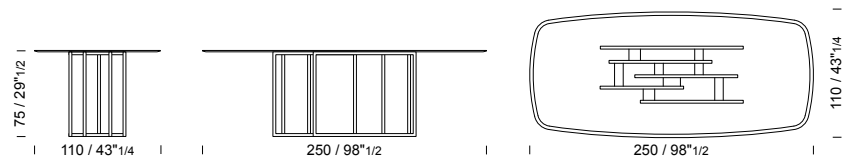

200x110 h 75

DR20 /tavolo
/table
/table

 2 pcs  glass top packed in fumigated wooden crate

220x110 h 75

DR22 /tavolo
/table
/table

 2 pcs  glass top packed in fumigated wooden crate

250x110 h 75

DR25 /tavolo
/table
/table