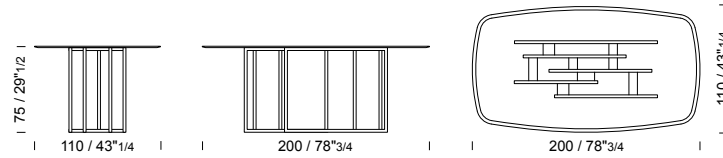

2 pcs glass top packed in fumigated wooden crate