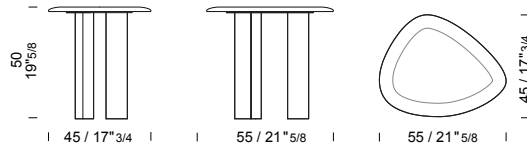

110x65 h 30

EGEO LOW

/tavolino
/coffee table
/table basse

2 pcs

marble or wood top packed in fumigated wooden crate

coffee table 78x68 h 40 / Light Brown oak wood top. Ardesia metal base.

78x68 h 40

EGEO MEDIUM

/tavolino
/coffee table
/table basse

2 pcs

marble or wood top packed in fumigated wooden crate

EGEO

coffee table 55x45 h 50 / Verde Alpi marble top. Ardesia metal base.

55x45 h 50

EGEO HIGH /tavolino
/coffee table
/table basse