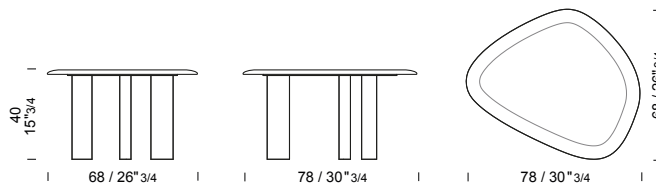

78x68 h 40

EGEO MEDIUM

/tavolino
/coffee table
/table basse

2 pcs

marble or wood top packed in fumigated wooden crate