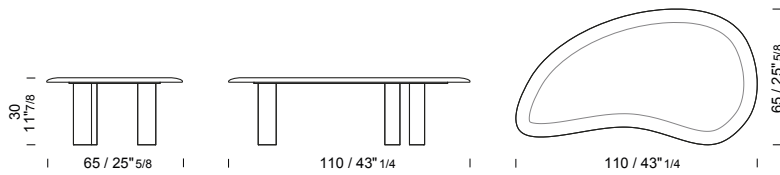

BORZALINO

INTERIORS • 1976 • TUSCANY

coffee table 55x45 h 50 / Port Laurent marble top. Ardesia metal base.
coffee table 78x68 h 40 / Light Brown oak wood top. Ardesia metal base.
coffee table 110x65 h 30 / Oyster White marble top. Ardesia metal base.

DETAILS

piano con bordo stondato
top with rounded edge
plateau avec bord arrondi

zampe ellittiche
elliptical legs
pieds elliptiques

EGEO

coffee table 110x65 h 30 / Oyster White marble top. Ardesia metal base.

110x65 h 30

EGEO LOW

/tavolino
/coffee table
/table basse

2 pcs

marble or wood top packed in fumigated wooden crate

coffee table 78x68 h 40 / Light Brown oak wood top. Ardesia metal base.

78x68 h 40

EGEO MEDIUM