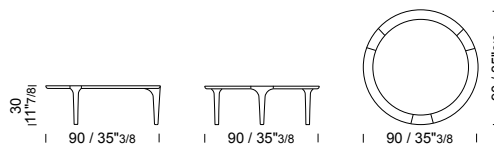

2 pcs

marble top packed in fumigated wooden crate

Ø 60 h 40

GO60 /tavolino
/coffee table
/table basse

2 pcs

marble top packed in fumigated wooden crate

Ø 90 h 30

GO90 /tavolino
/coffee table
/table basse