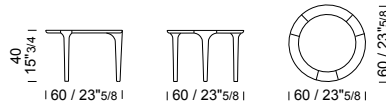

DETAILS

piano in marmo
stone top
plateau en marbre

piano in vetro
glass top
plateau en verre

struttura in legno scolpito
sculpted wood structure
structure en bois sculpté

GODOT

Ø 48 h 48

GO45 /tavolino
/coffee table
/table basse

2 pcs

marble top packed in fumigated wooden crate

Ø 60 h 40

GO60 /tavolino
/coffee table
/table basse

2 pcs

marble top packed in fumigated wooden crate

Ø 90 h 30

GO90 /tavolino
/coffee table
/table basse