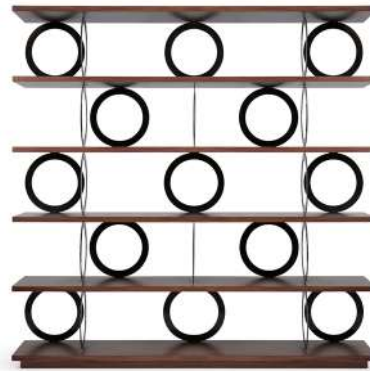

Ripiani: legno impiallacciato rovere laccato o noce Canaletto. **Montanti:** circolari in ferro per le finiture laccate, a polvere e galvaniche.

EN The Gordon bookcase is created using a modular system of wooden shelves with lacquered ash or Canaletto walnut veneer, and circular uprights with painted or galvanic finish. This bookcase has many possibilities to create layouts, making the system suitable for different uses, from television unit to console table and bookcase.

Étagères: placage de bois en chêne laqué ou noyer Canaletto. **Montants:** circulaires en fer pour les finitions laquées, en poudre et galvaniques.

SCELTA FINITURE
CHOICE OF FINISHES
CHOIX DE FINITIONS

BORZALINO

INTERIORS • 1976 • TUSCANY

200x42 h 46

Veneered lacquered Walnut Canaletto shelves.
Metal uprights finish col. Titanio.

200x42 h 84

Veneered lacquered Walnut Canaletto shelves.
Metal uprights finish col. Titanio.

200x42 h 122

Veneered lacquered Walnut Canaletto shelves.
Metal uprights finish col. Titanio.

200x42 h 160

Veneered lacquered Walnut Canaletto shelves.
Metal uprights finish col. Titanio.

200x42 h 198

Veneered lacquered Walnut Canaletto shelves.
Metal uprights finish col. Titanio.