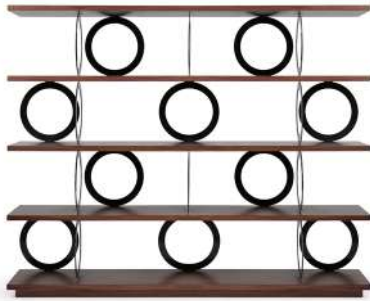

Ripiani: legno impiallacciato rovere laccato o noce Canaletto. **Montanti:** circolari in ferro per le finiture laccate, a polvere e galvaniche.

EN The Gordon bookcase is created using a modular system of wooden shelves with lacquered ash or Canaletto walnut veneer, and circular uprights with painted or galvanic finish. This bookcase has many possibilities to create layouts, making the system suitable for different uses, from television unit to console table and bookcase.

Étagères: placage de bois en chêne laqué ou noyer Canaletto. **Montants:** circulaires en fer pour les finitions laquées, en poudre et galvaniques.

SCELTA FINITURE
CHOICE OF FINISHES
CHOIX DE FINITIONS

BORZALINO

INTERIORS • 1976 • TUSCANY

200x42 h 46

Veneered lacquered Walnut Canaletto shelves.
Metal uprights finish col. Titanio.

200x42 h 84

Veneered lacquered Walnut Canaletto shelves.
Metal uprights finish col. Titanio.

200x42 h 122

Veneered lacquered Walnut Canaletto shelves.
Metal uprights finish col. Titanio.

200x42 h 160

Veneered lacquered Walnut Canaletto shelves.
Metal uprights finish col. Titanio.

200x42 h 198

Veneered lacquered Walnut Canaletto shelves.
Metal uprights finish col. Titanio.