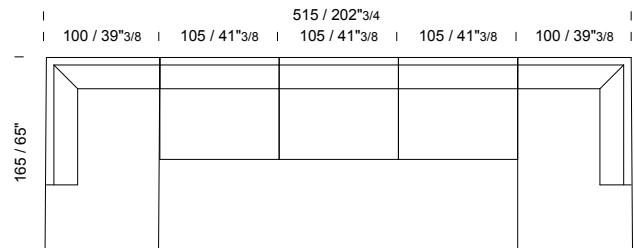

Composition D

EUG4PENS
EUG5S105 (3)
EUG4PEND