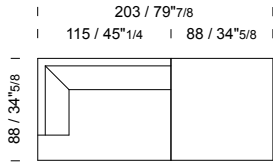

Composition A

EUG5LS15
EUG5PO88