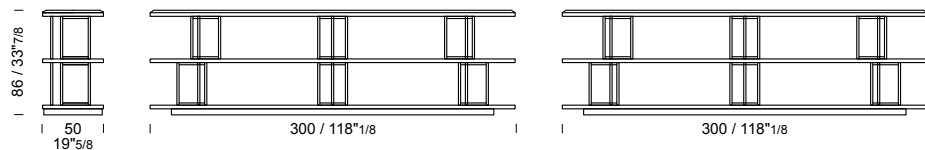

2 pcs  marble top packed in fumigated wooden crate

240x50 h 86

KB24-FRAS
KB24-NOCE /credenza
/sideboard
/buffet

2 pcs  marble top packed in fumigated wooden crate

300x50 h 86

KB30-FRAS
KB30-NOCE /credenza
/sideboard
/buffet