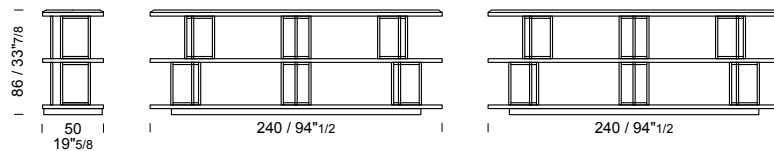

240x50 h 86

KB24-FRAS
KB24-NOCE /credenza
/sideboard
/buffet

2 pcs marble top packed in fumigated wooden crate