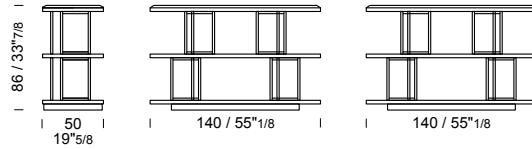

2 pcs  marble top packed in fumigated wooden crate

240x50 h 86

KB24-FRAS
KB24-NOCE /credenza
/sideboard
/buffet

2 pcs  marble top packed in fumigated wooden crate

300x50 h 86

KB30-FRAS
KB30-NOCE /credenza
/sideboard
/buffet