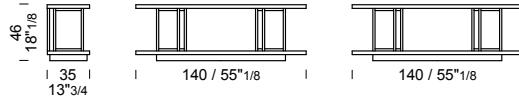

KRIS

140x35 h 46

K146 /consolle
/console table
/console