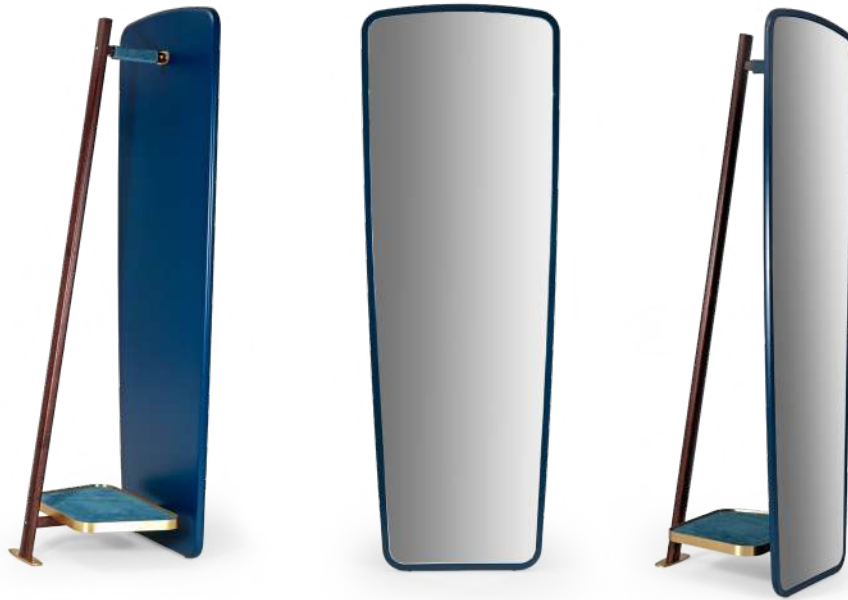

BORZALINO

INTERIORS • 1976 • TUSCANY

mirror 61x51 h 175 /Solid Oak wood structure Brown Oak and mirror encased in wood panel lacquered RAL 5020. Brass details finishing Satin Brass. Shelf Satin Brass and leather art. VESUVIO col. 720049.