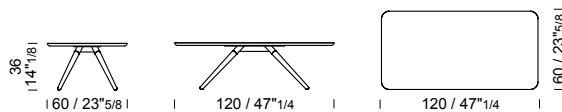

2 pcs

marble top packed
in fumigated wooden crate