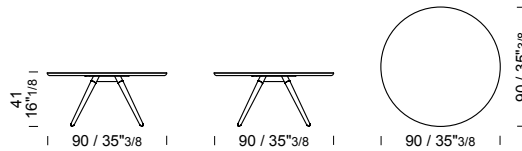

LIGHT SERIES

Ø 90 h 41

LIGHT C90 /tavolino
/coffee table
/table basse

2 pcs

marble top packed
in fumigated wooden crate

110x60 h 36

LIGHT LE /tavolino
/coffee table
/table basse

2 pcs

marble top packed
in fumigated wooden crate