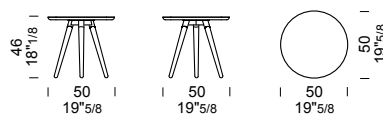

LIGHT SERIES

Ø 50 h 46

LIGHT LC50 /tavolino
 /coffee table
 /table basse

 2 pcs  marble top packed
 in fumigated wooden crate

LIGHT SERIES

LIGHT C90 Ø 90 h 41 /Lacquered brown Oak feet fixed in a metal frame (Base "X"). Calacatta Vagli oro marble top.