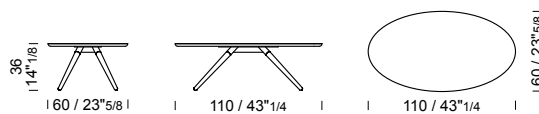

2 pcs

marble top packed
in fumigated wooden crate