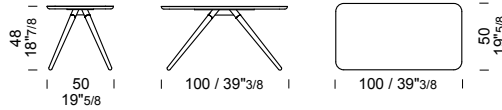

LIGHT SERIES

100x50 h 48

LIGHT 5 /tavolino
/coffee table
/table basse

2 pcs

marble top packed
in fumigated wooden crate

120x60 h 36

LIGHT 1 /tavolino
/coffee table
/table basse

2 pcs

marble top packed
in fumigated wooden crate