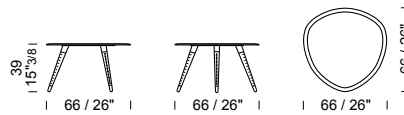

42x42 h 49

SHIELD HIGH /tavolino
/low table
/petite tables

 2 pcs  marble or glass top packed in fumigated wooden crate

SHIELD-LH

SHIELD-LH - 42x42 h 49 / Extra chiaro glass top. Lacquered black Oak and leather TUSCANIA col. 24 covered feet.

66x66 h 39

SHIELD LOW Leather /tavolino
/low table
/petite tables

42x42 h 49

SHIELD HIGH Leather /tavolino
/low table
/petite tables