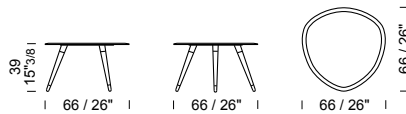

SHIELD

SHIELD - 66x66 h 39 / Extra chiaro Golden mesh glass top. Lacquered Black Oak feet

66x66 h 39

SHIELD LOW /tavolino
/low table
/petite tables

 2 pcs  marble or glass top packed in fumigated wooden crate