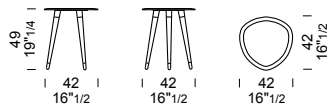

SHIELD

SHIELD - 66x66 h 39 / Extra chiaro Golden mesh glass top. Lacquered Black Oak feet

66x66 h 39

SHIELD LOW /tavolino
/low table
/petite tables

 2 pcs  marble or glass top packed in fumigated wooden crate

42x42 h 49

SHIELD HIGH /tavolino
/low table
/petite tables

 2 pcs  marble or glass top packed in fumigated wooden crate

SHIELD-LH

SHIELD-LH - 42x42 h 49 / Extra chiaro glass top. Lacquered black Oak and leather TUSCANIA col. 24 covered feet.