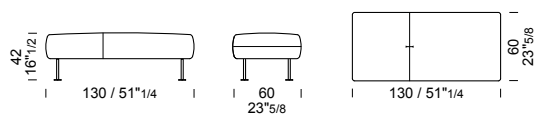

SHIFU

60x130 h 42

EUSHPANC /panchetta
/bench
/banc